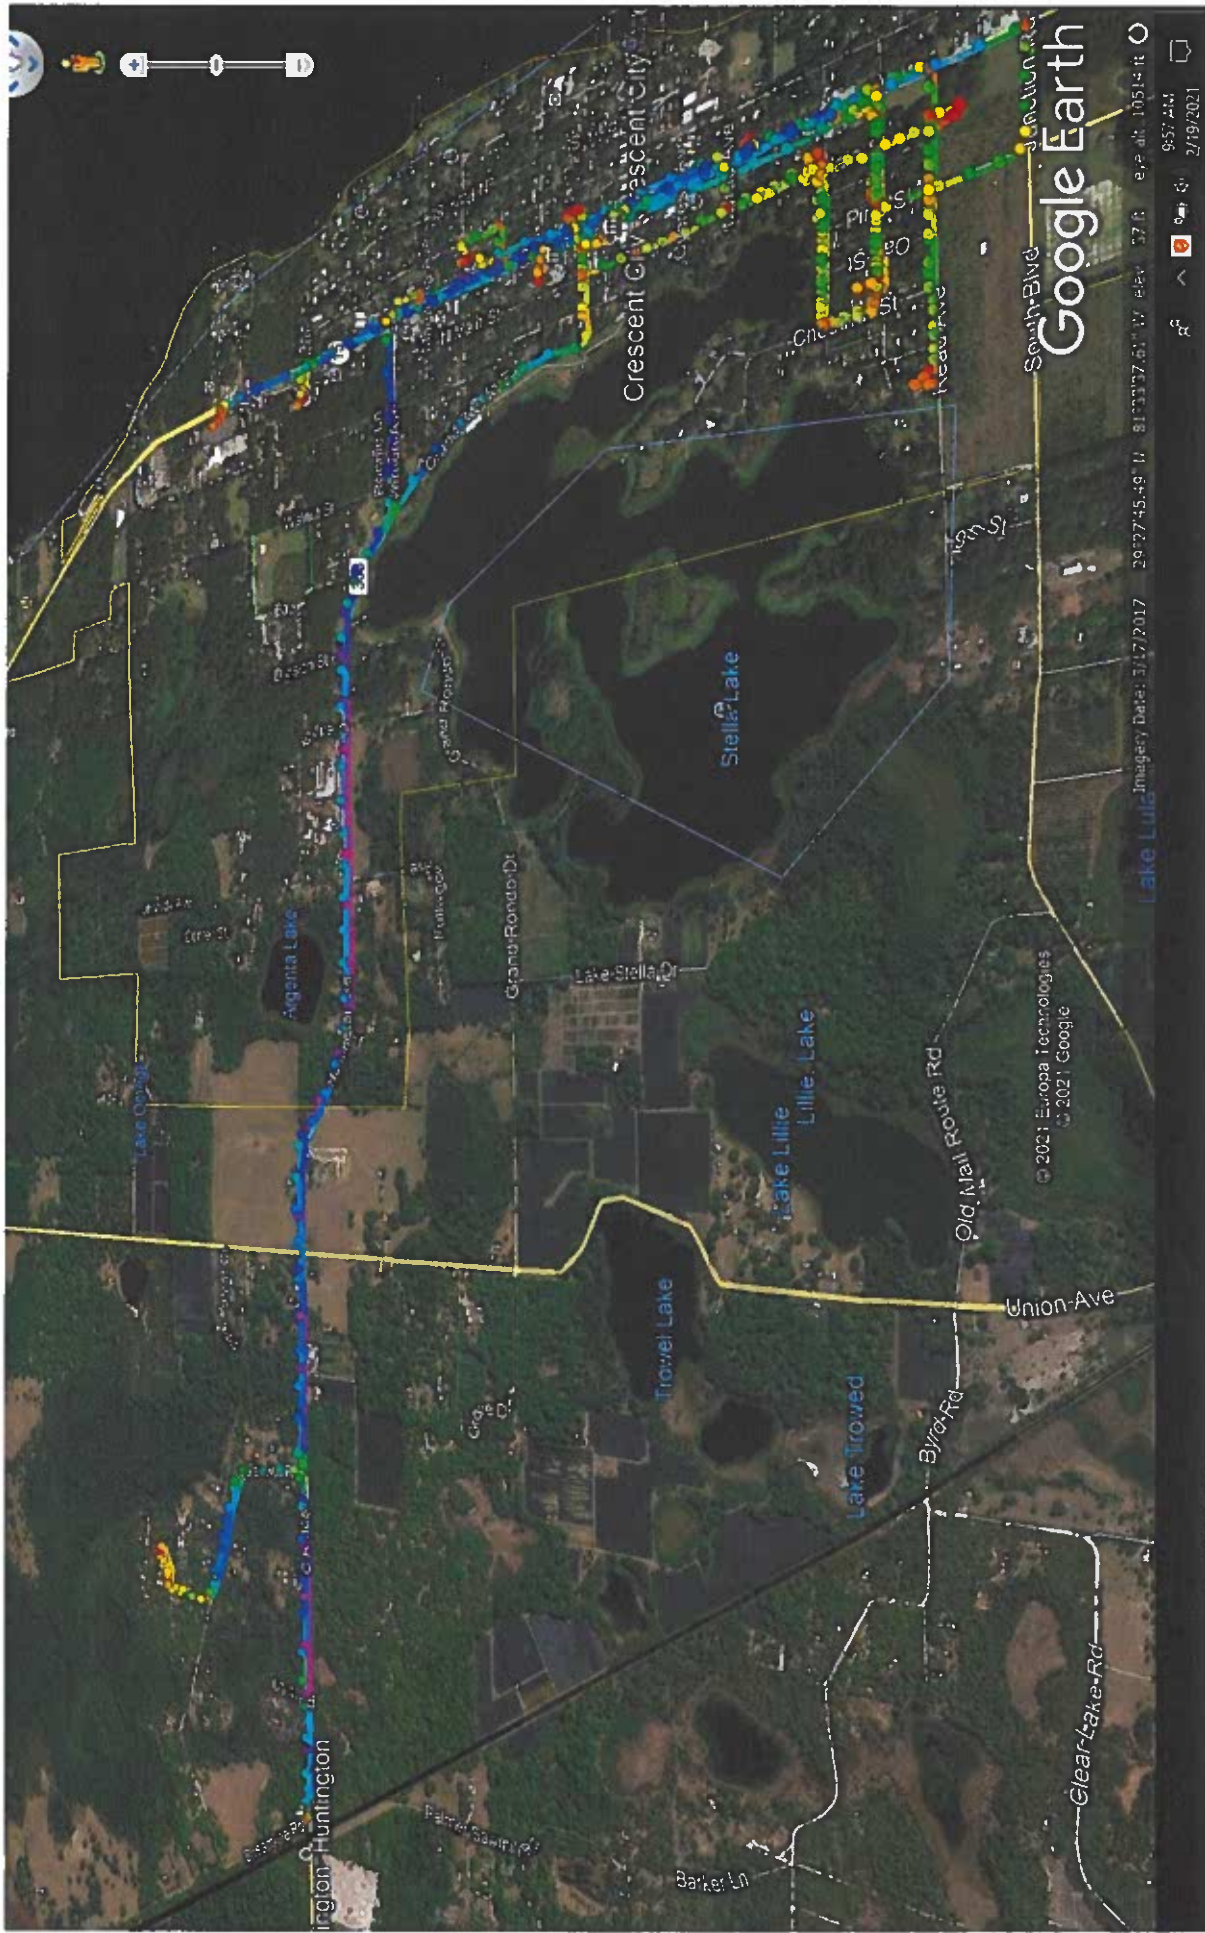

9/23/20

09/24/20

09/29/20

09/30/20

10/01/20

10/02/20

Imagery Date: 11/19/2019

10103120

10/07/20

10/08/20

Imagery Date: 11/19/2019 29°24'39.78" N 81°34'31.26" W elev. 43 ft eye alt. 38159 ft

10/13/20

10/14/20

10-10-2021

2/9/01

10/17/20

10/21/20

10/31/20