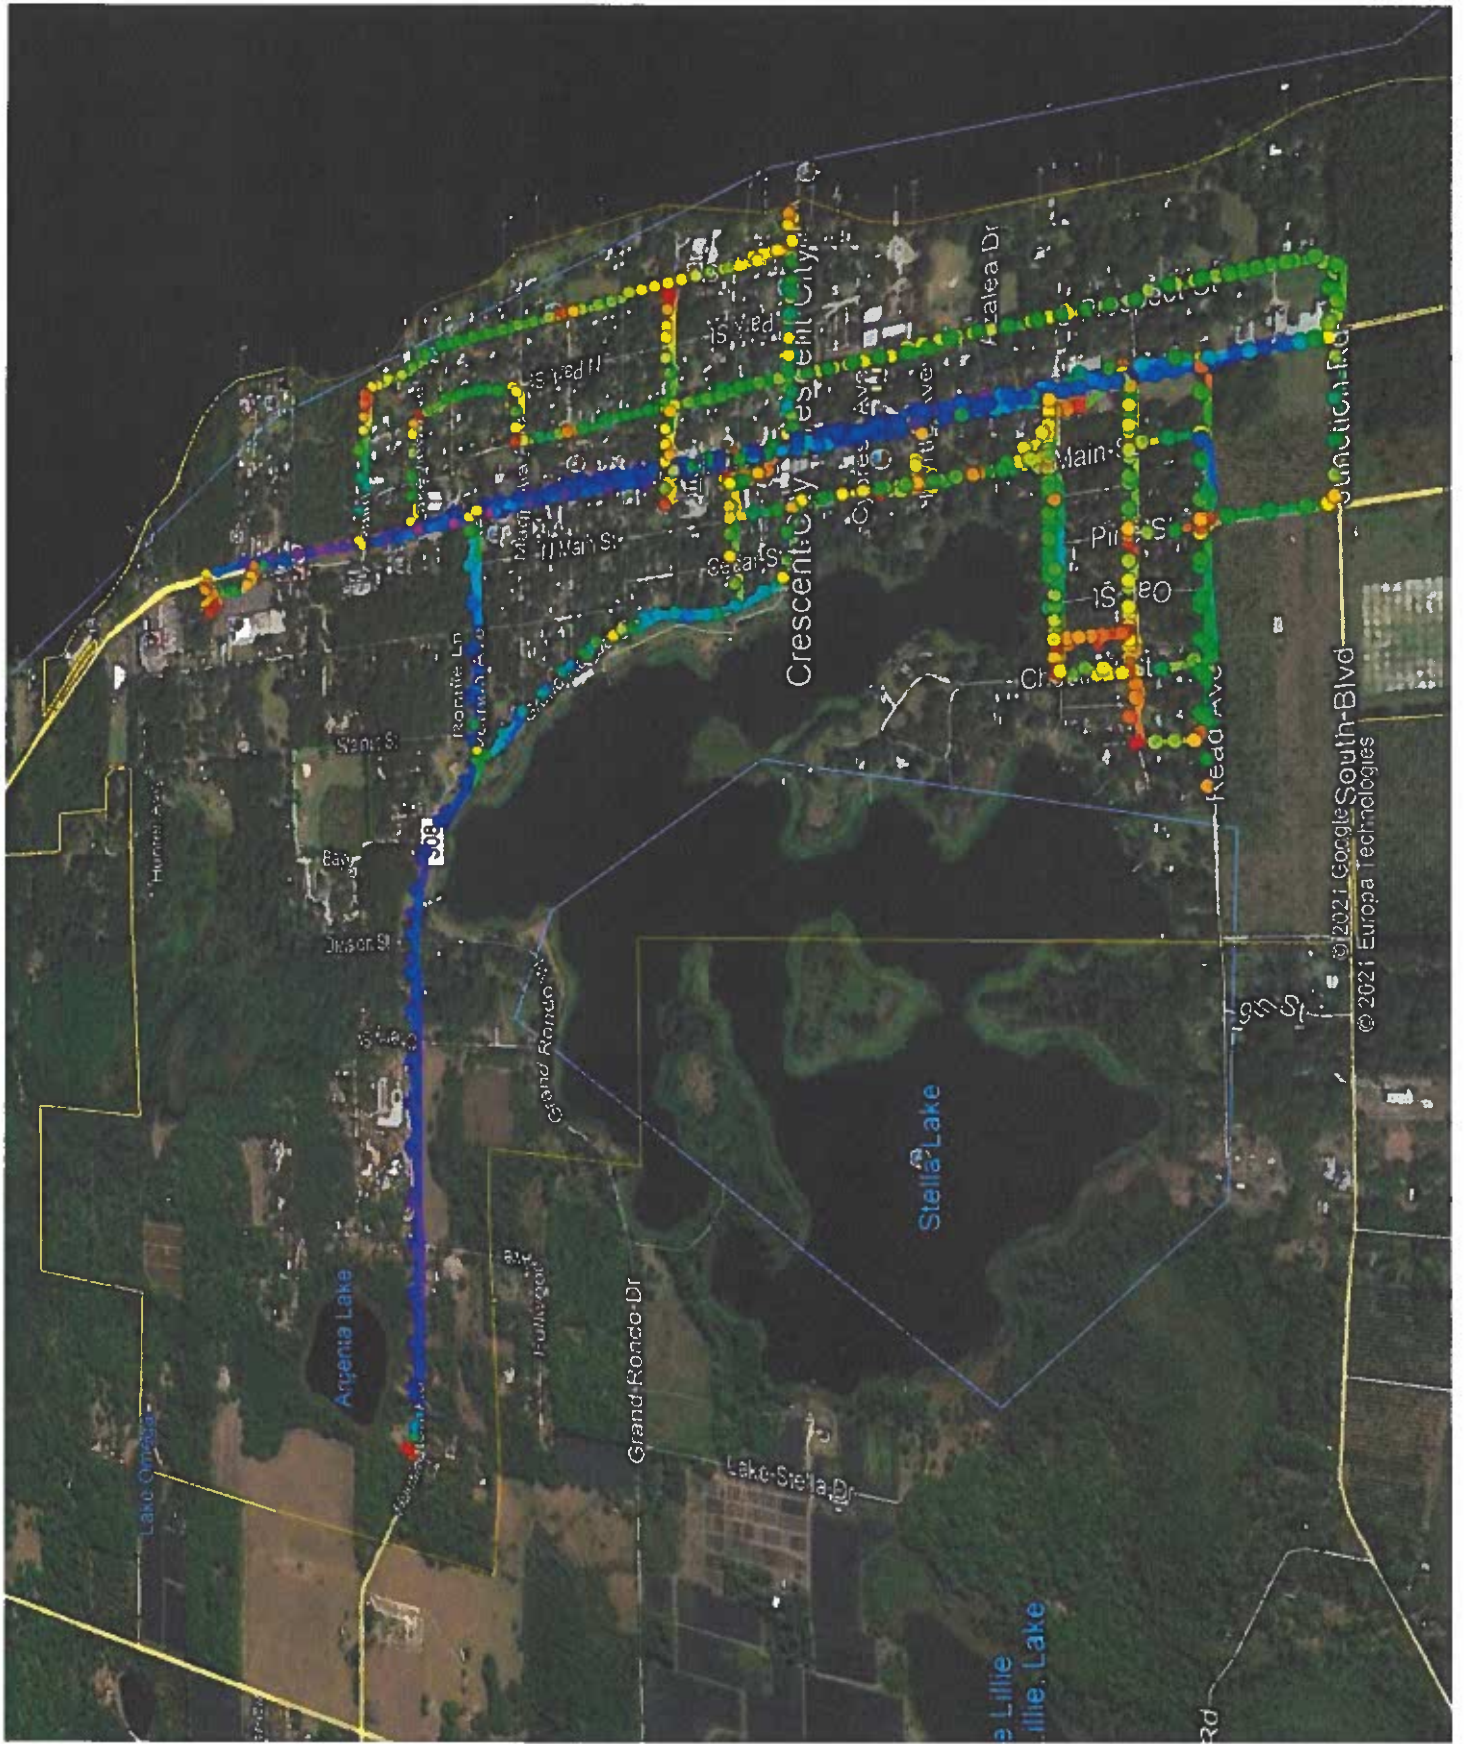

9/23/20

09/24/20

09/29/20

09/30/20

10/01/20

10/02/20

Imagery Date: 11/19/2019

10103120

10/07/20

10/08/20

Imagery Date: 11/19/2019 29°24'39.78" N 81°34'31.26" W elev. 43 ft eye alt. 38159 ft

10/13/20

10/14/20

10-10-2021

2/9/01

10/17/20

10/21/20

10/31/20