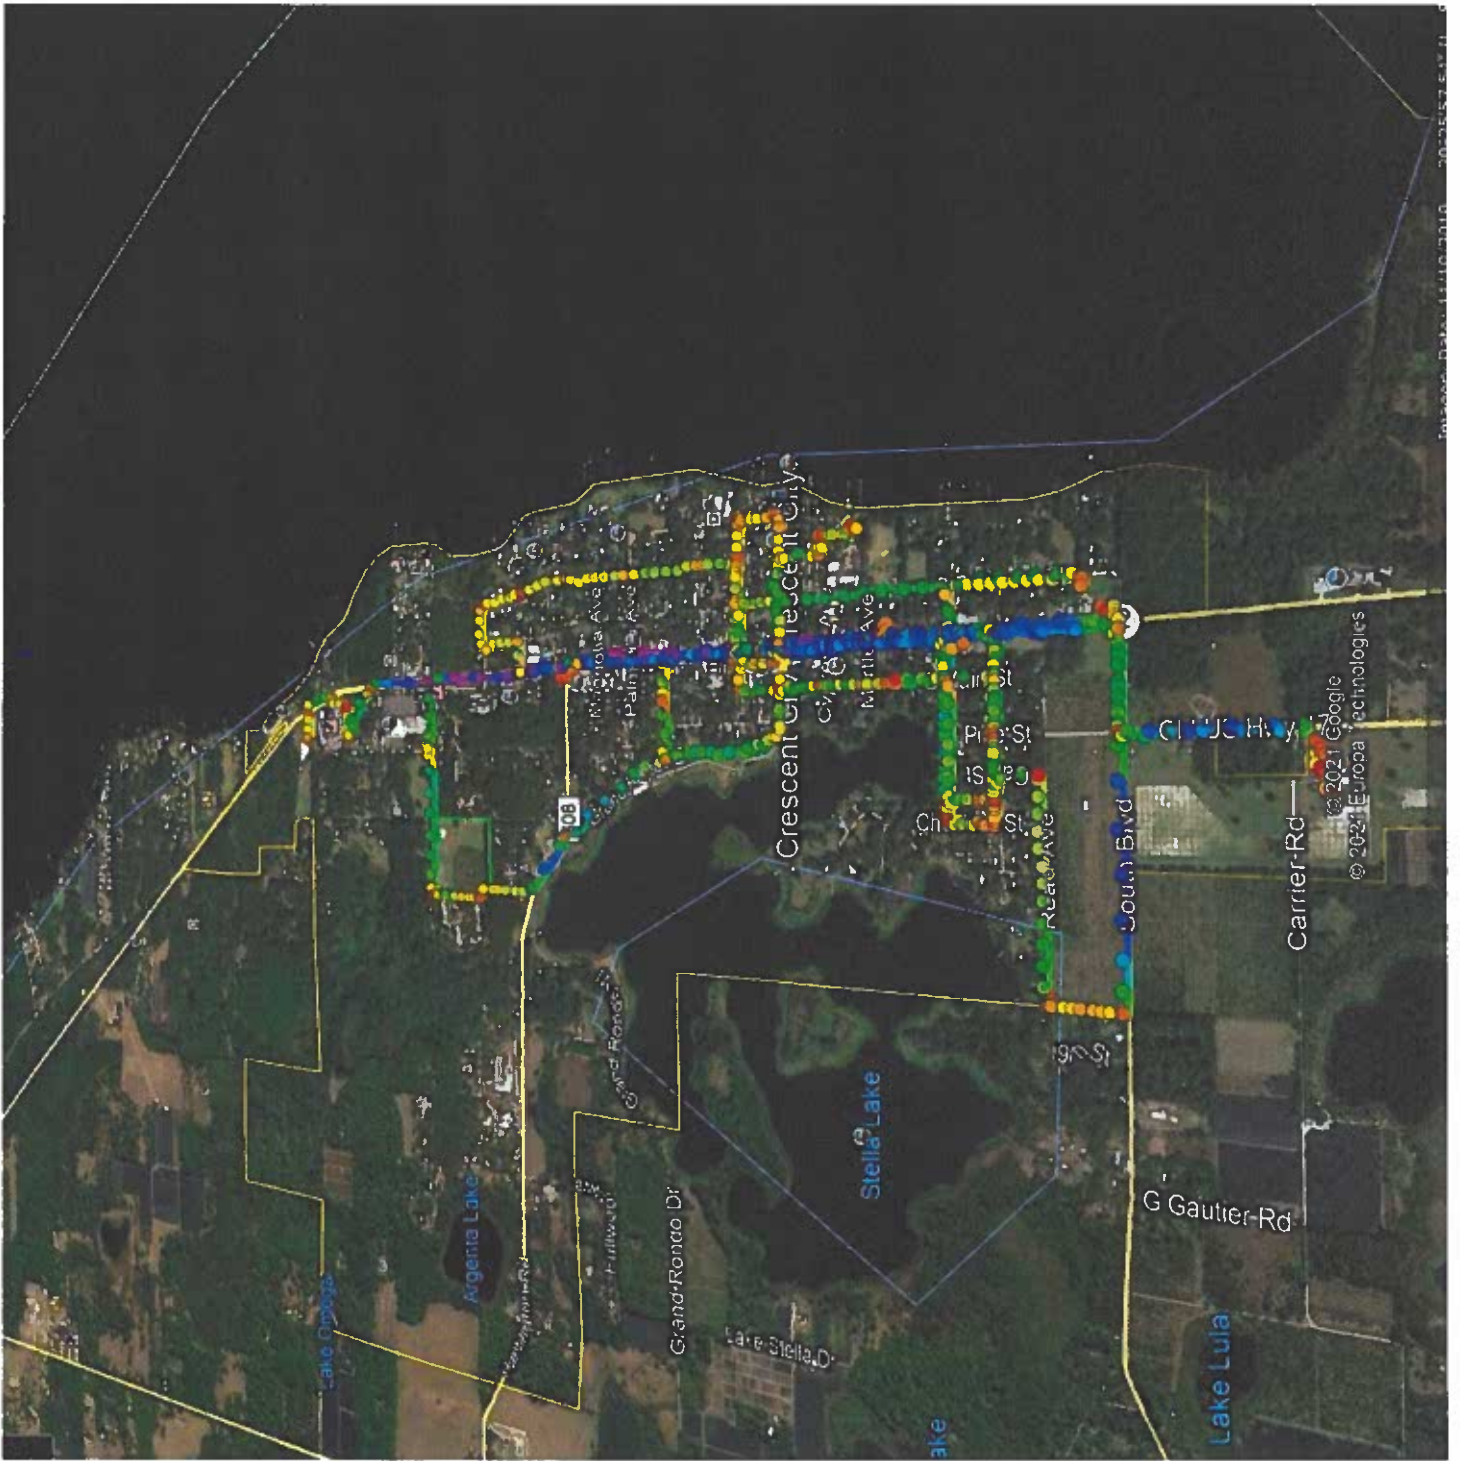

9/23/20

09/24/20

09/29/20

09/30/20

10/01/20

10/02/20

Imagery Date: 11/19/2019

10103120

10/07/20

10/08/20

Imagery Date: 11/19/2019 29°24'39.78" N 81°34'31.26" W elev. 43 ft eye alt. 38159 ft

10/13/20

10/14/20

10-10-2021

2/9/01

10/17/20

10/21/20

10/31/20