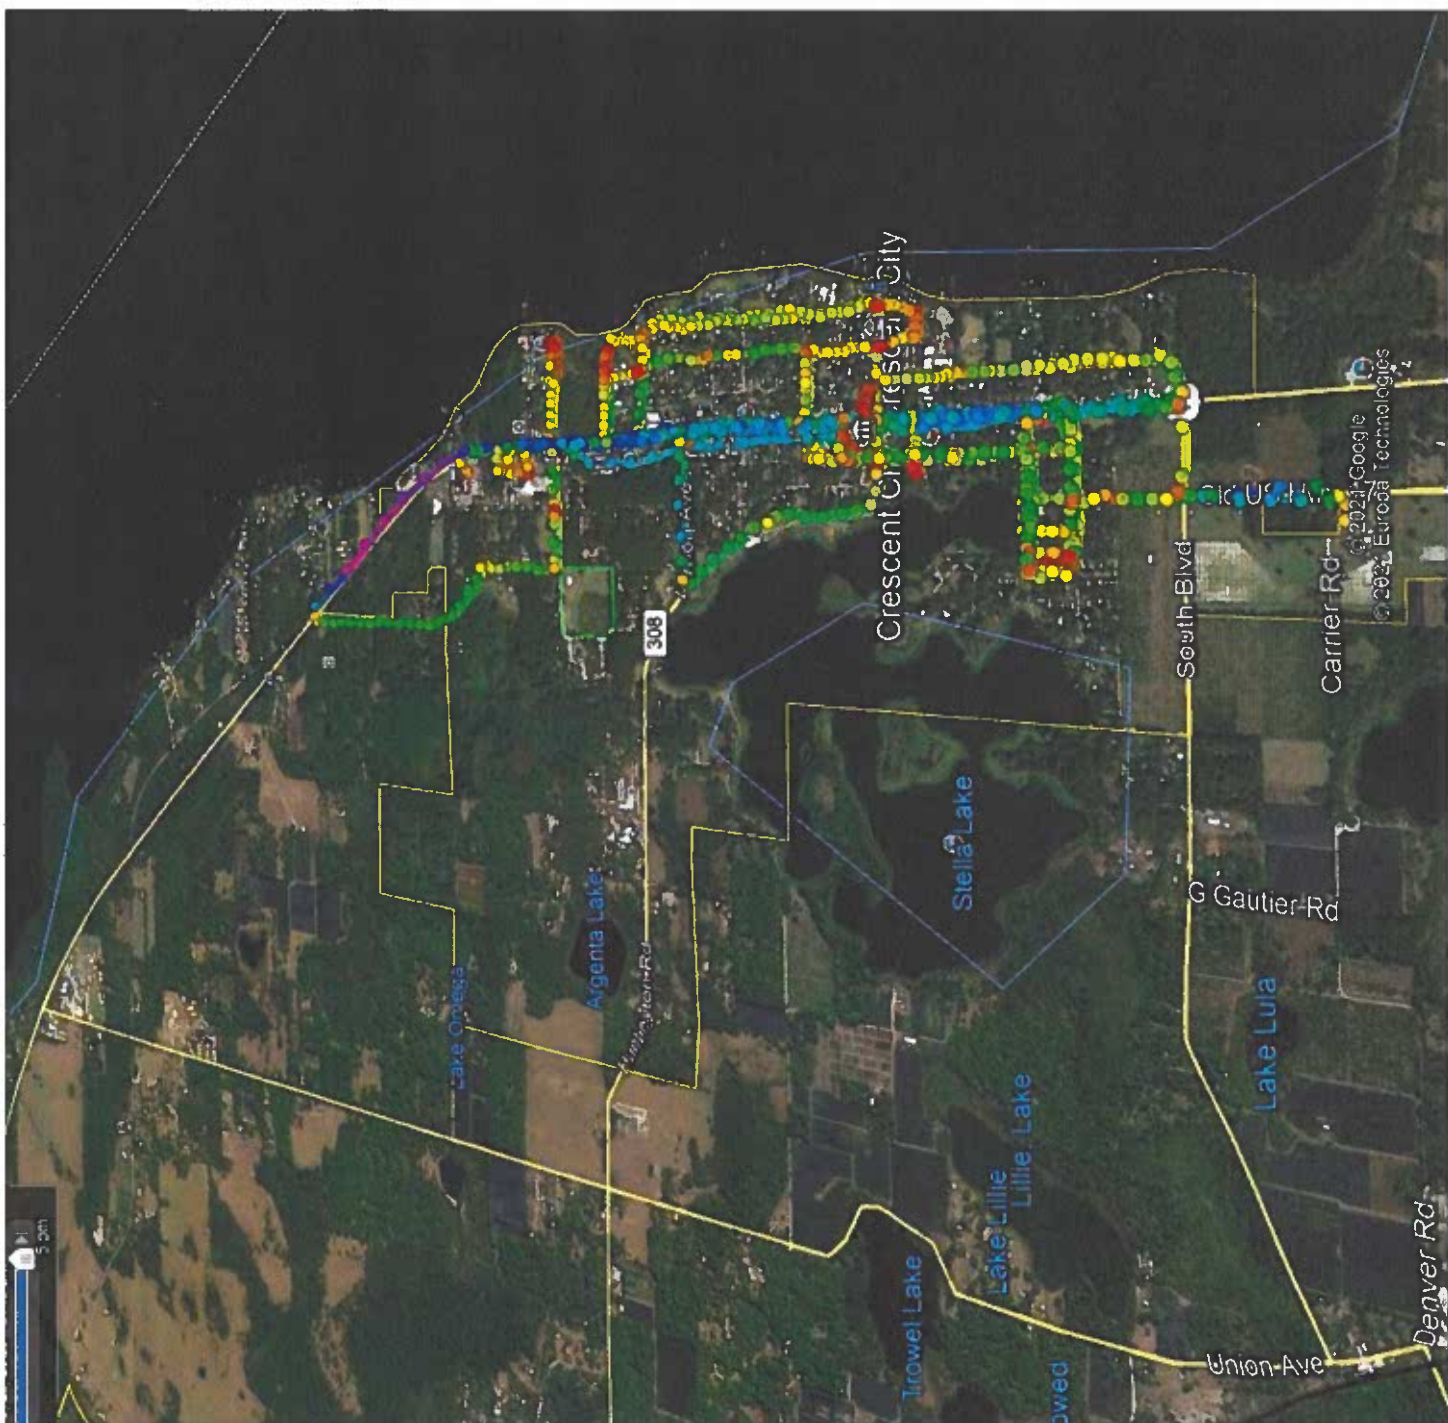

9/23/20

09/24/20

09/29/20

09/30/20

10/01/20

10/02/20

Imagery Date: 11/19/2019

10103120

10/07/20

10/08/20

Imagery Date: 11/19/2019 29°24'39.78" N 81°34'31.26" W elev. 43 ft eye alt. 38159 ft

10/13/20

10/14/20

10-10-2021

2/9/01

10/17/20

10/21/20

10/31/20