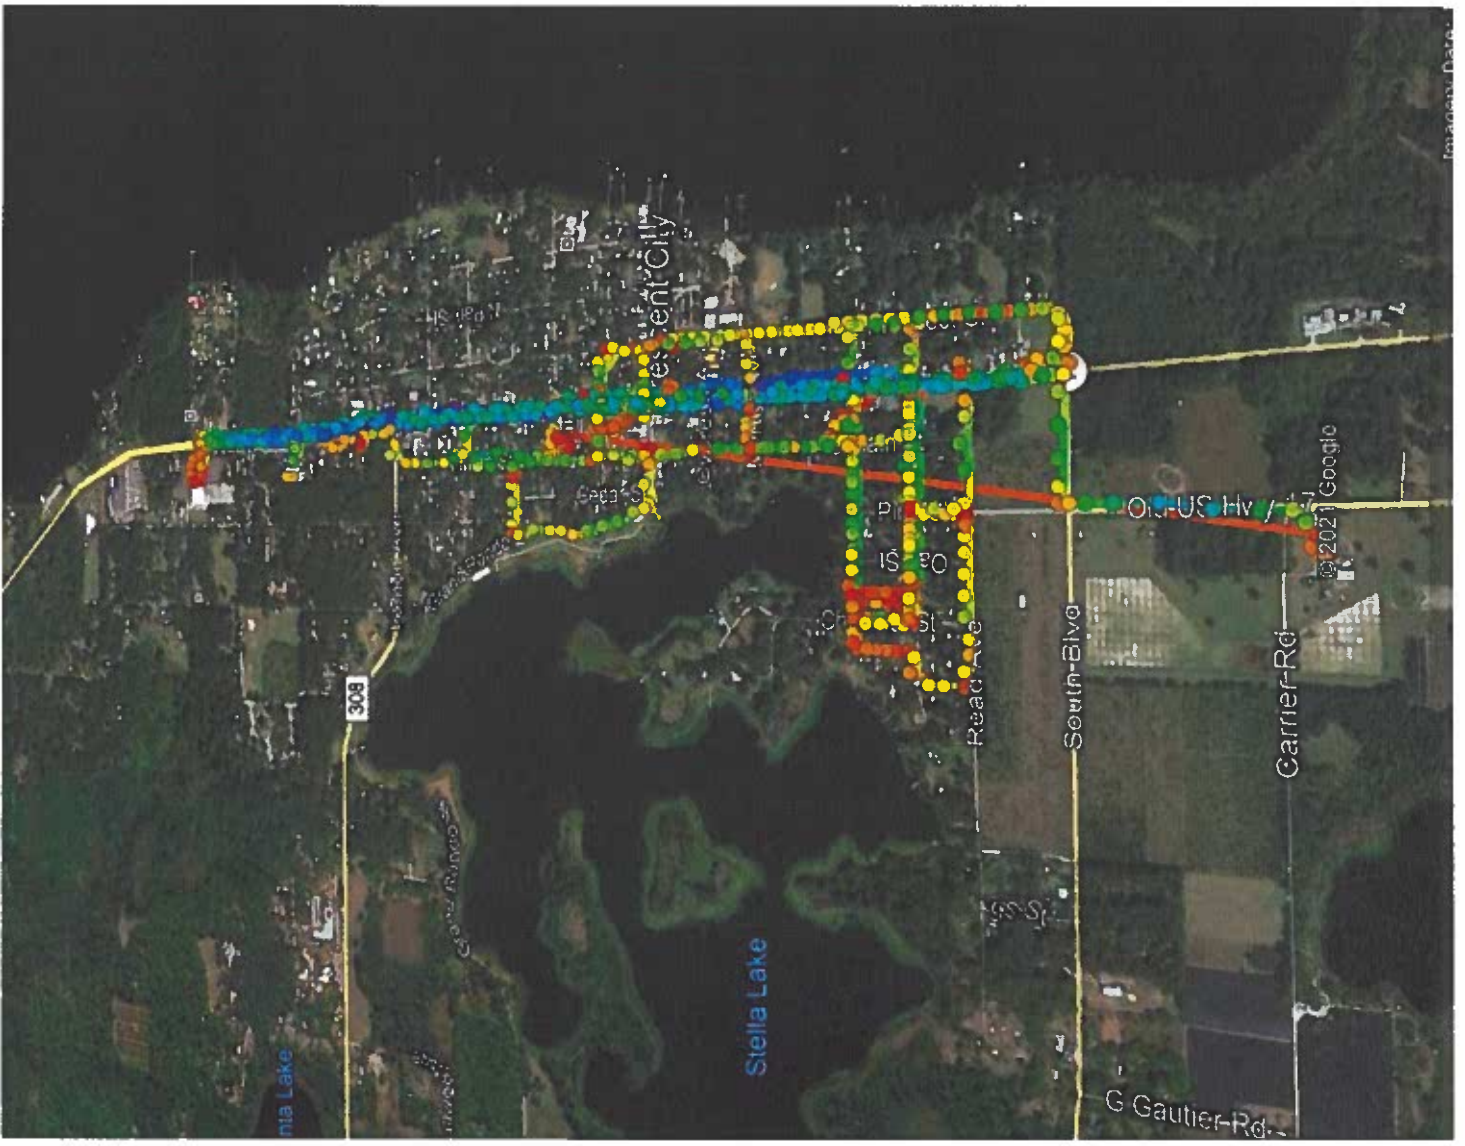

9/23/20

09/24/20

09/29/20

09/30/20

10/01/20

10/02/20

Imagery Date: 11/19/2019

10103120

10/07/20

10/08/20

Imagery Date: 11/19/2019 29°24'39.78" N 81°34'31.26" W elev. 43 ft eye alt. 38159 ft

10/13/20

10/14/20

10-10-2021

2/9/01

10/17/20

10/21/20

10/31/20