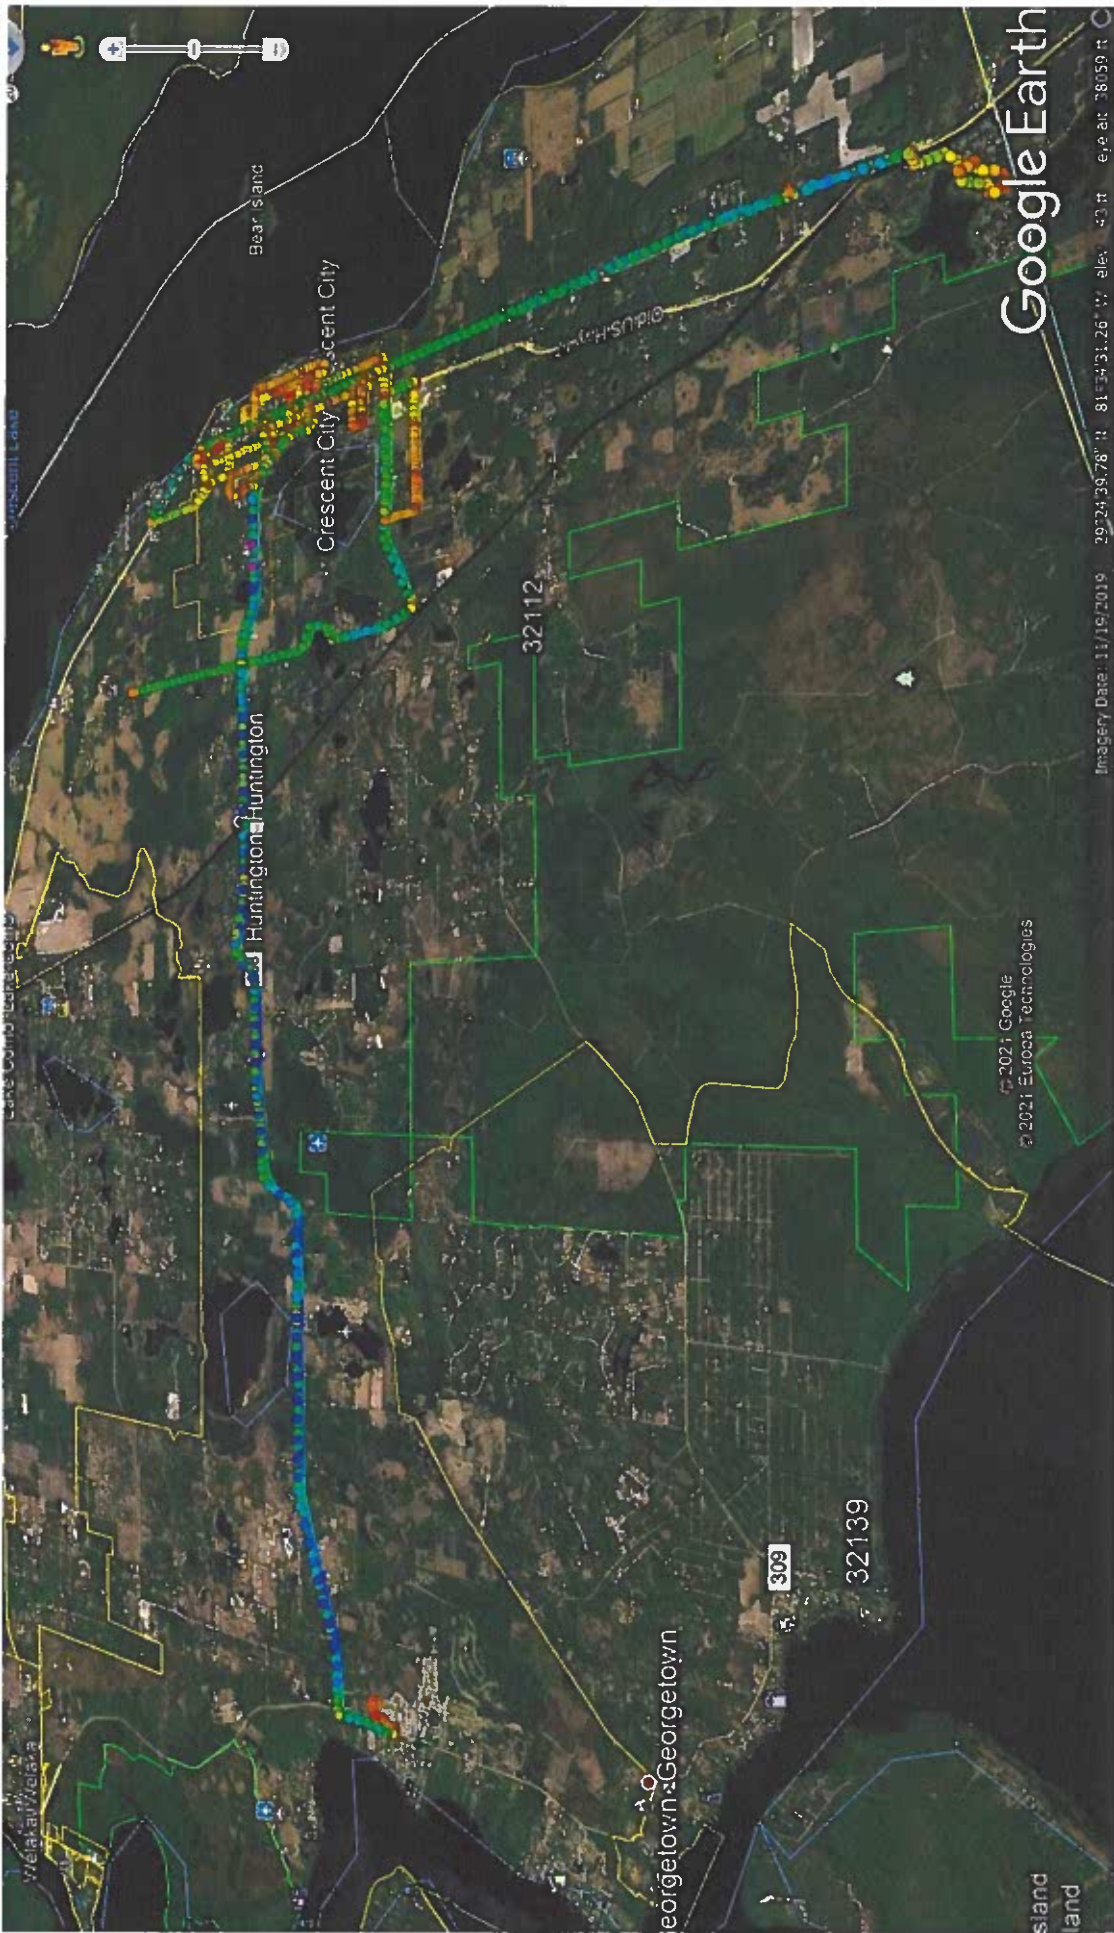

9/23/20

09/24/20

09/29/20

09/30/20

10/01/20

10/02/20

Imagery Date: 11/19/2019

10103120

10/07/20

10/08/20

Imagery Date: 11/19/2019 29°24'39.78" N 81°34'31.26" W elev. 43 ft eye alt. 38159 ft

10/13/20

10/14/20

10-10-2021

2/9/01

10/17/20

10/21/20

10/31/20