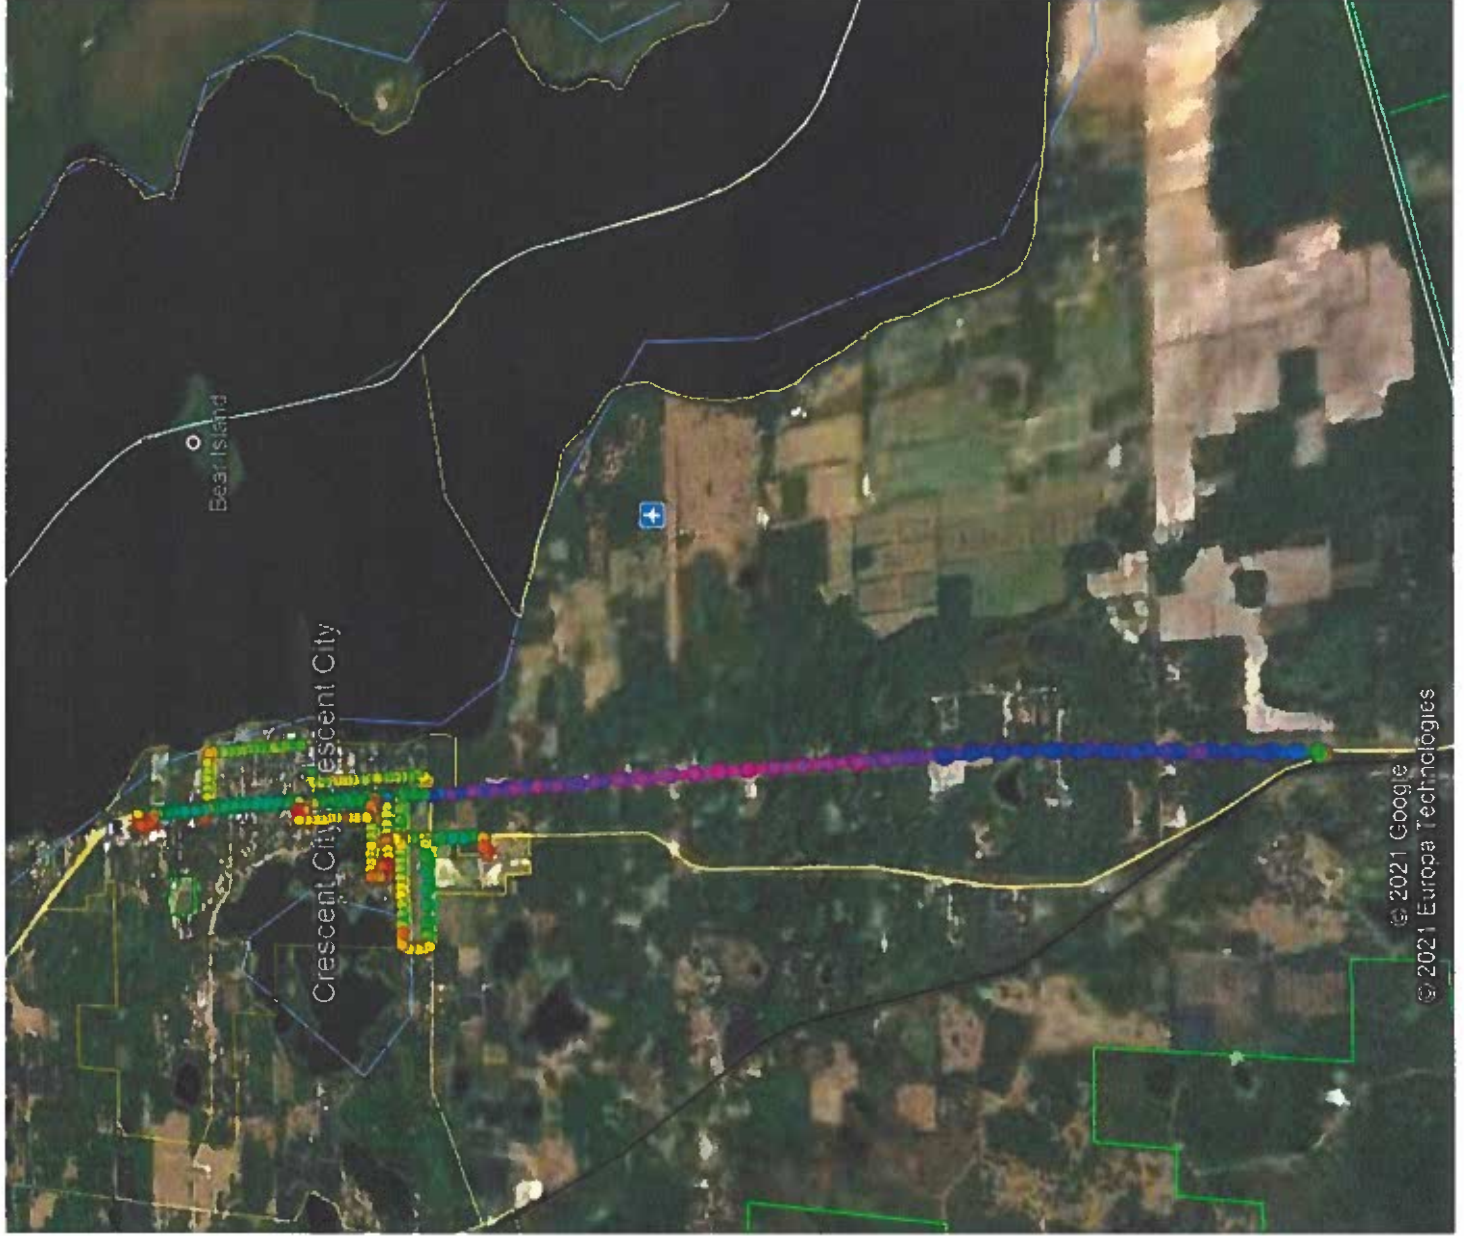

9/23/20

09/24/20

09/29/20

09/30/20

10/01/20

10/02/20

Imagery Date: 11/19/2019

10103120

10/07/20

10/08/20

Imagery Date: 11/19/2019 29°24'39.78" N 81°34'31.26" W elev. 43 ft eye alt. 38159 ft

10/13/20

10/14/20

10-10-2021

2/9/01

10/17/20

10/21/20

10/31/20