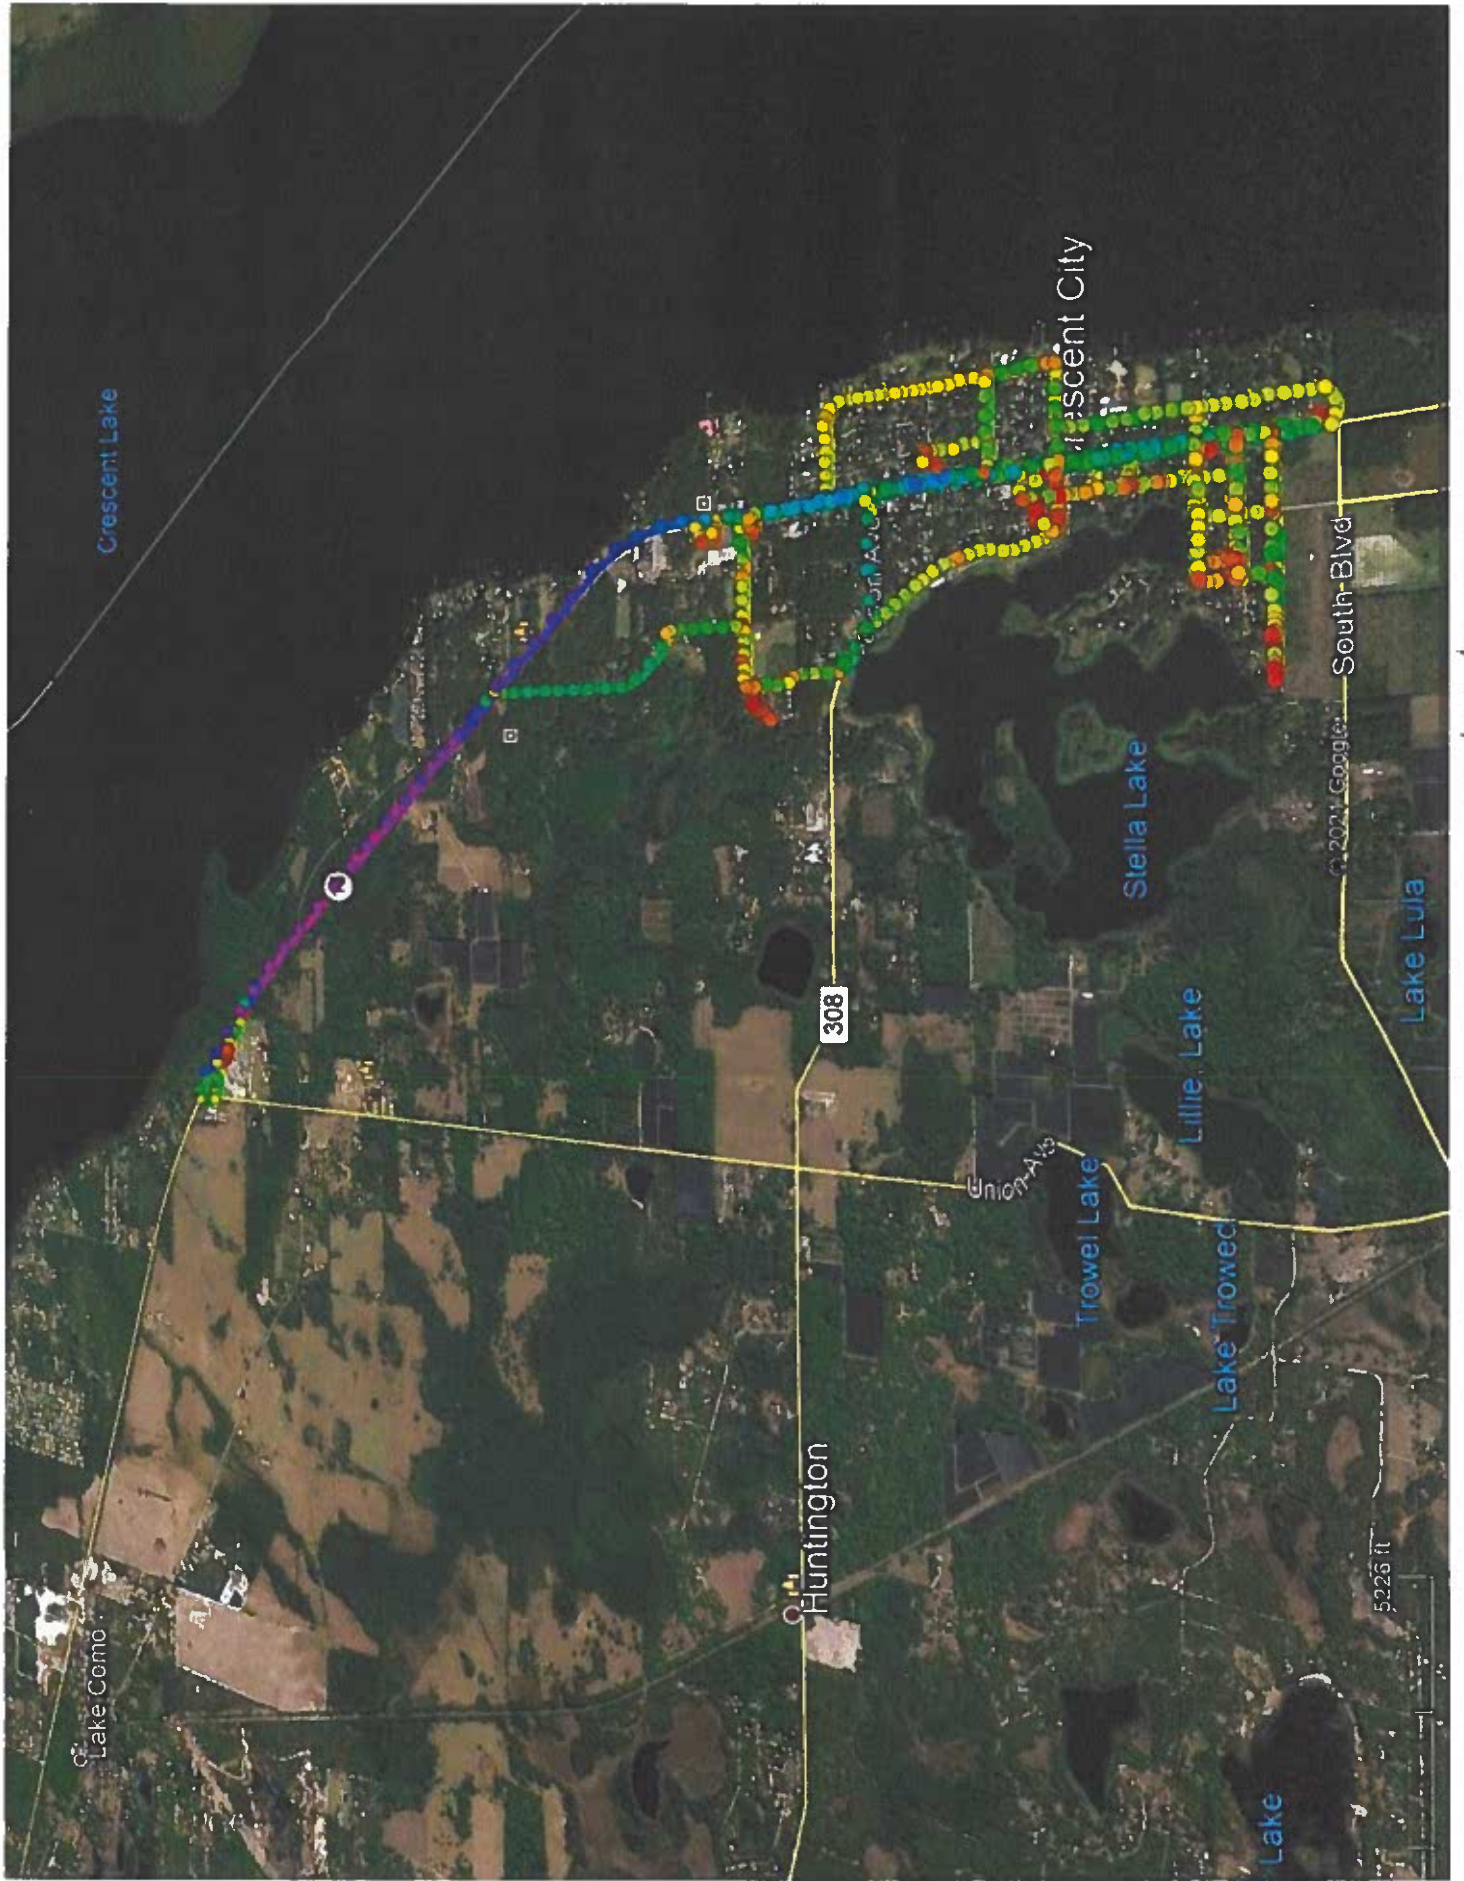

9/23/20

09/24/20

09/29/20

09/30/20

10/01/20

10/02/20

Imagery Date: 11/19/2019

10103120

10/07/20

10/08/20

Imagery Date: 11/19/2019 29°24'39.78" N 81°34'31.26" W elev. 43 ft eye alt. 38159 ft

10/13/20

10/14/20

10-10-2021

2/9/01

10/17/20

10/21/20

10/31/20