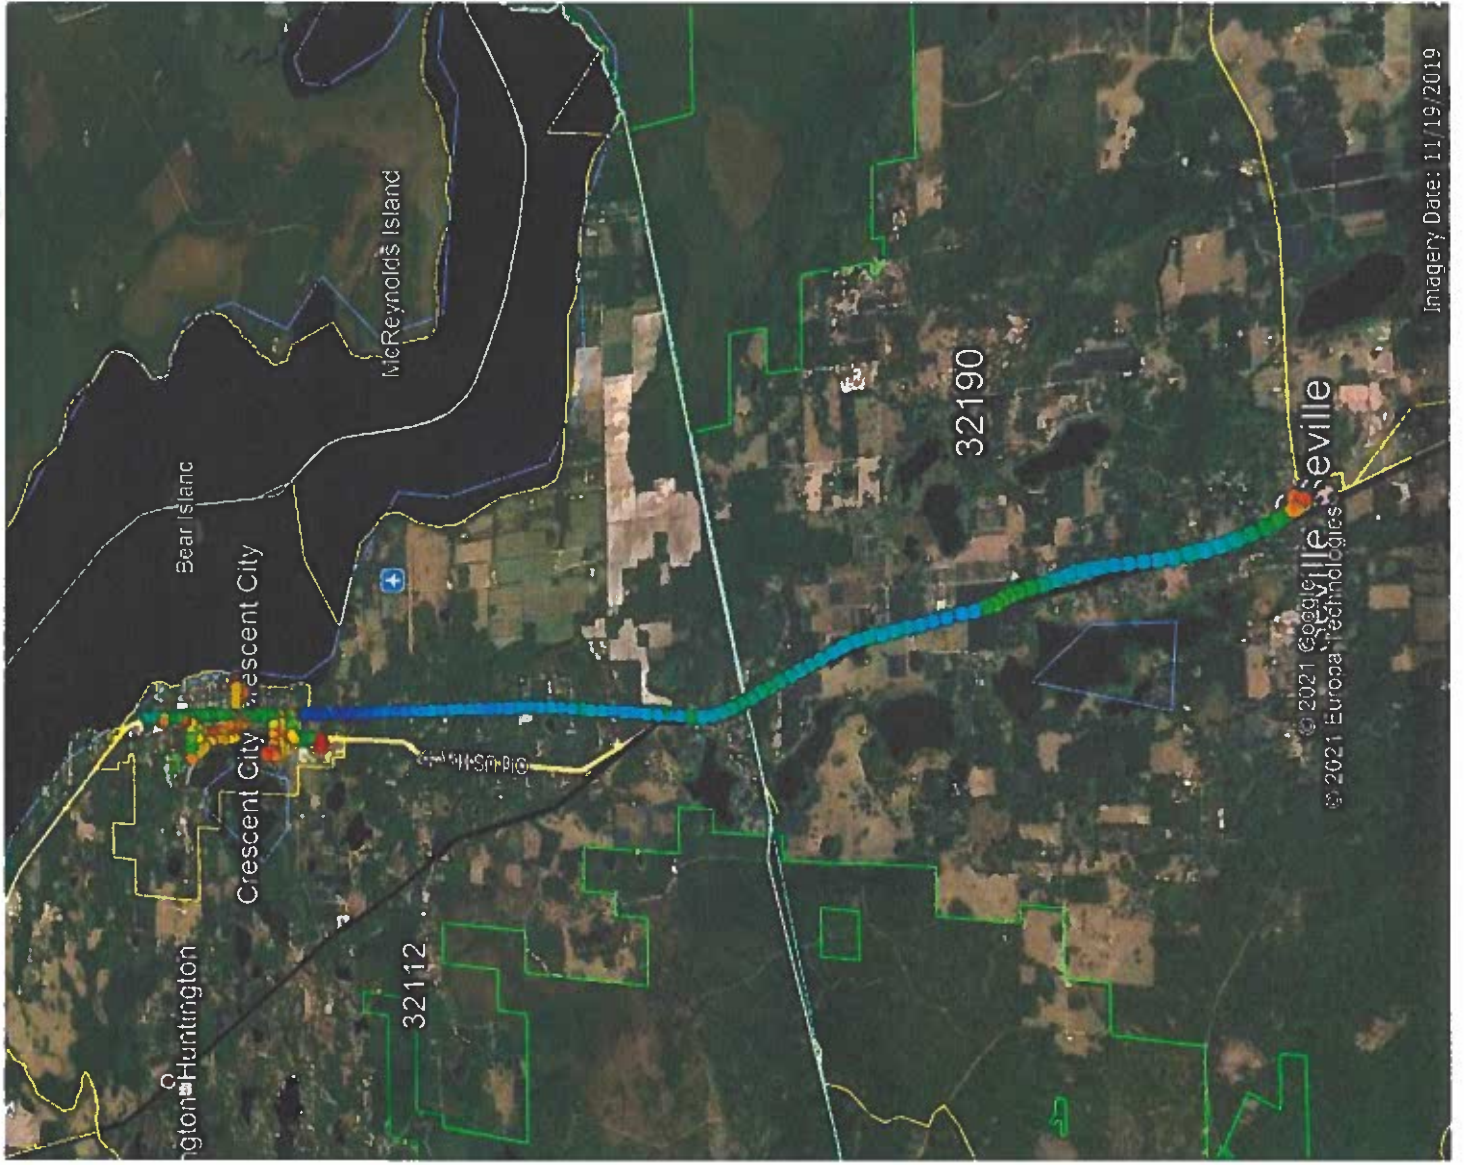

9/23/20

09/24/20

09/29/20

09/30/20

10/01/20

10/02/20

Imagery Date: 11/19/2019

10103120

10/07/20

10/08/20

Imagery Date: 11/19/2019 29°24'39.78" N 81°34'31.26" W elev. 43 ft eye alt. 38159 ft

10/13/20

10/14/20

10-10-2021

2/9/01

10/17/20

10/21/20

10/31/20