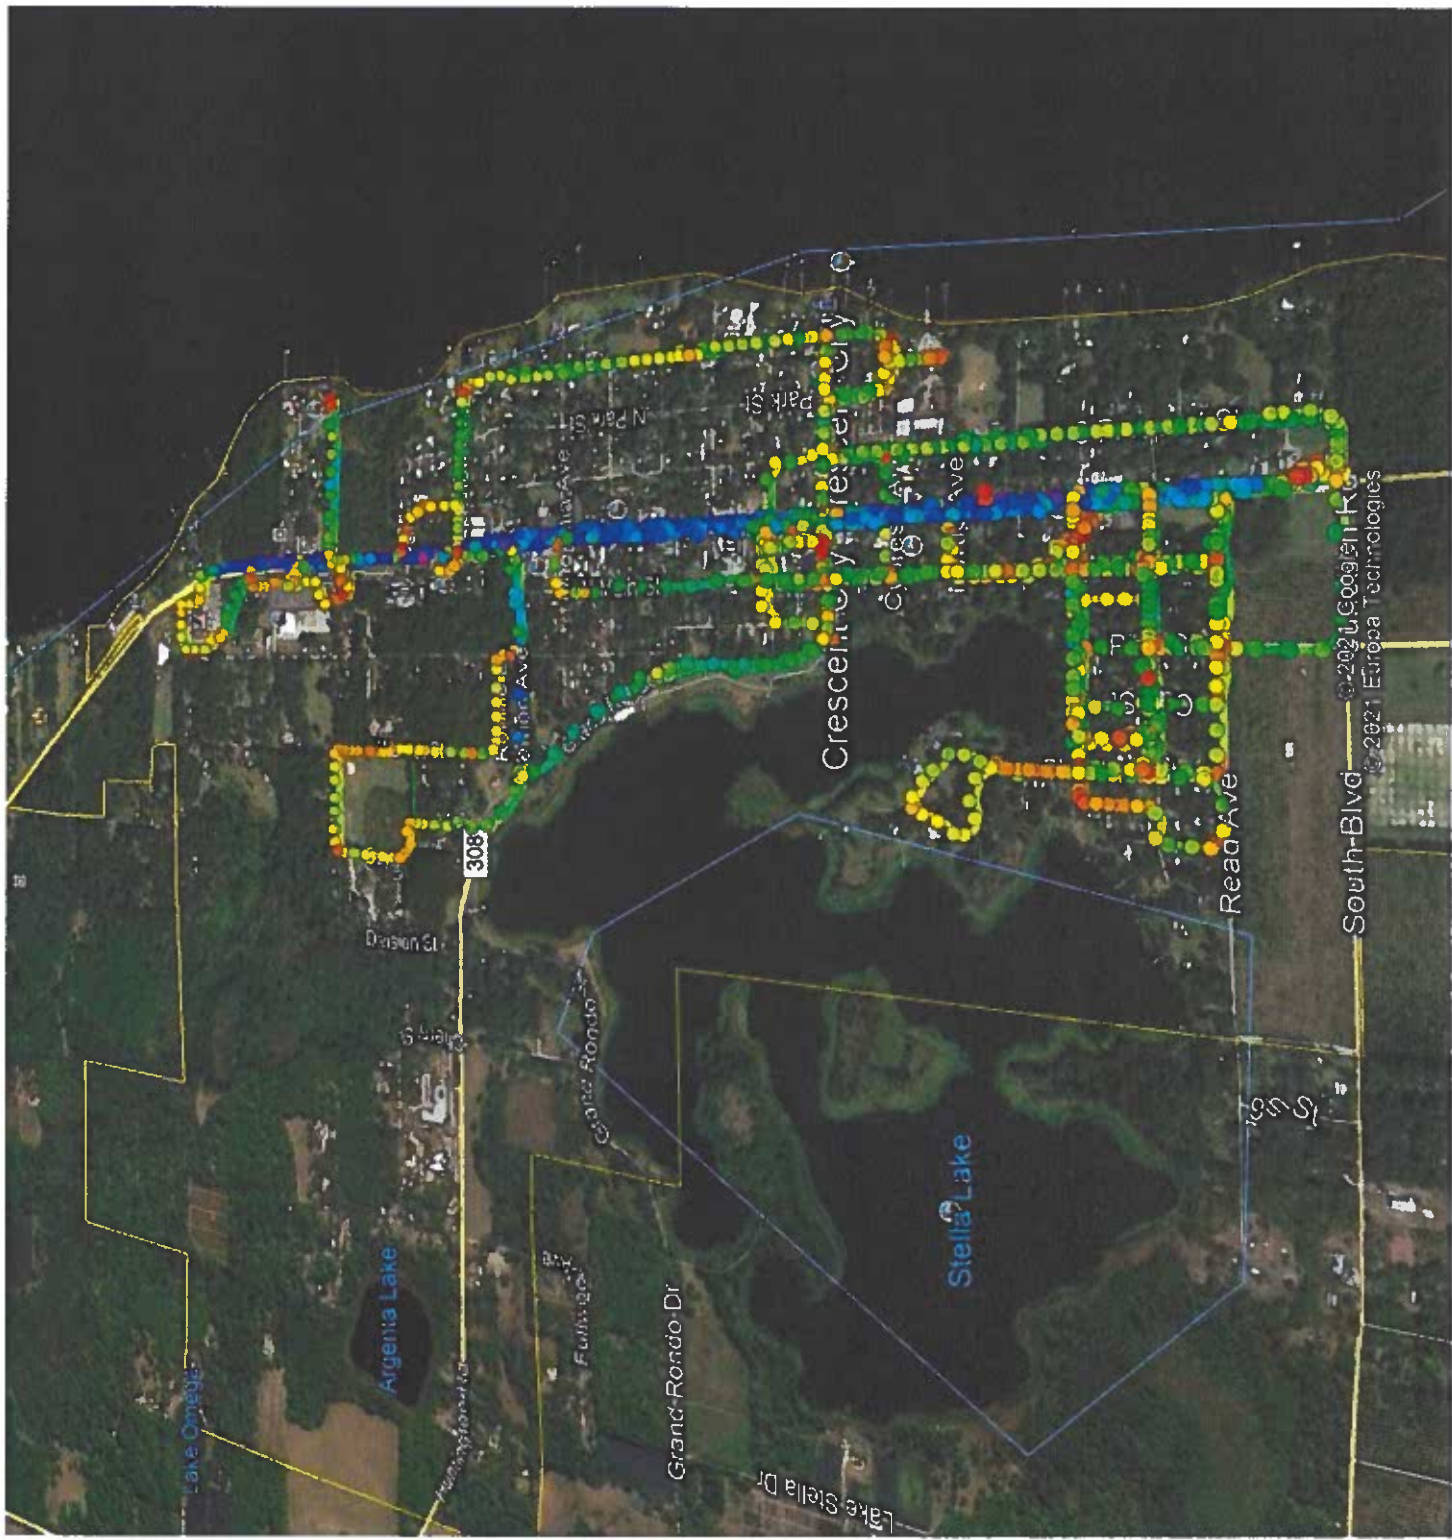

9/23/20

09/24/20

09/29/20

09/30/20

10/01/20

10/02/20

Imagery Date: 11/19/2019

10103120

10/07/20

10/08/20

Imagery Date: 11/19/2019 29°24'39.78" N 81°34'31.26" W elev. 43 ft eye alt. 38159 ft

10/13/20

10/14/20

10-10-2021

2/9/01

10/17/20

10/21/20

10/31/20